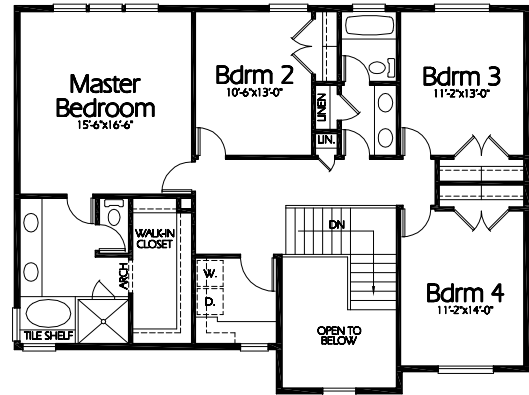

**Front Elevation**

**Main Level**  
1333 Sq. Feet

**Upper Level**  
1335 Sq. Feet

**Plan TS-2668a**

Overall Dimensions 68'-0" x 61'-0"  
2668 Finished Sq. Feet  
Room Sizes Shown Are Approximate

*Hearthstone  
Home Design*