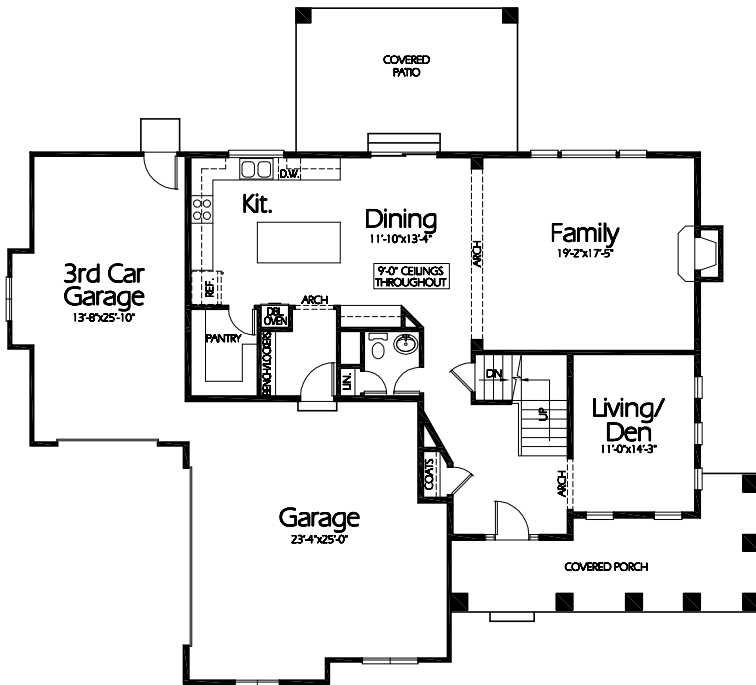

**Front Elevation**

**Main Level**  
1333 Sq. Feet

**Upper Level**  
1335 Sq. Feet

**Plan TS-2668a**

Overall Dimensions 68'-0" x 61'-0"  
2668 Finished Sq. Feet  
Room Sizes Shown Are Approximate

*Hearthstone  
Home Design*